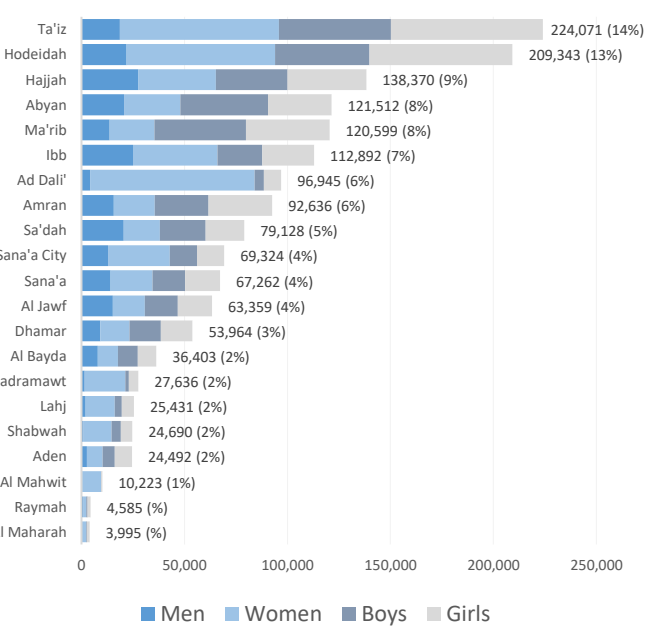

YEMEN - RESPONSE AND GAP ANALYSIS

Activities of Protection Cluster Including Child Protection, Women Protection, and Mine Action Areas of Responsibility (AoR)

AS OF JULY 2021

POPULATION

RESPONSE

PARTNERS

PRESENCE

FUNDING

REACHED PER ACTIVITY

REACHED PER GOVERNORATE

CRITICAL CHILD PROTECTION SERVICES

SUPPORT RESILIENCY BUILDING ACTIVITIES FOR BOYS AND GIRLS AND CAREGIVERS

MINE RISK EDUCATION

Estimated Area, in Square Meters, of land cleared or surveyed

REACHED PER DISTRICT SEVERITY SCORE