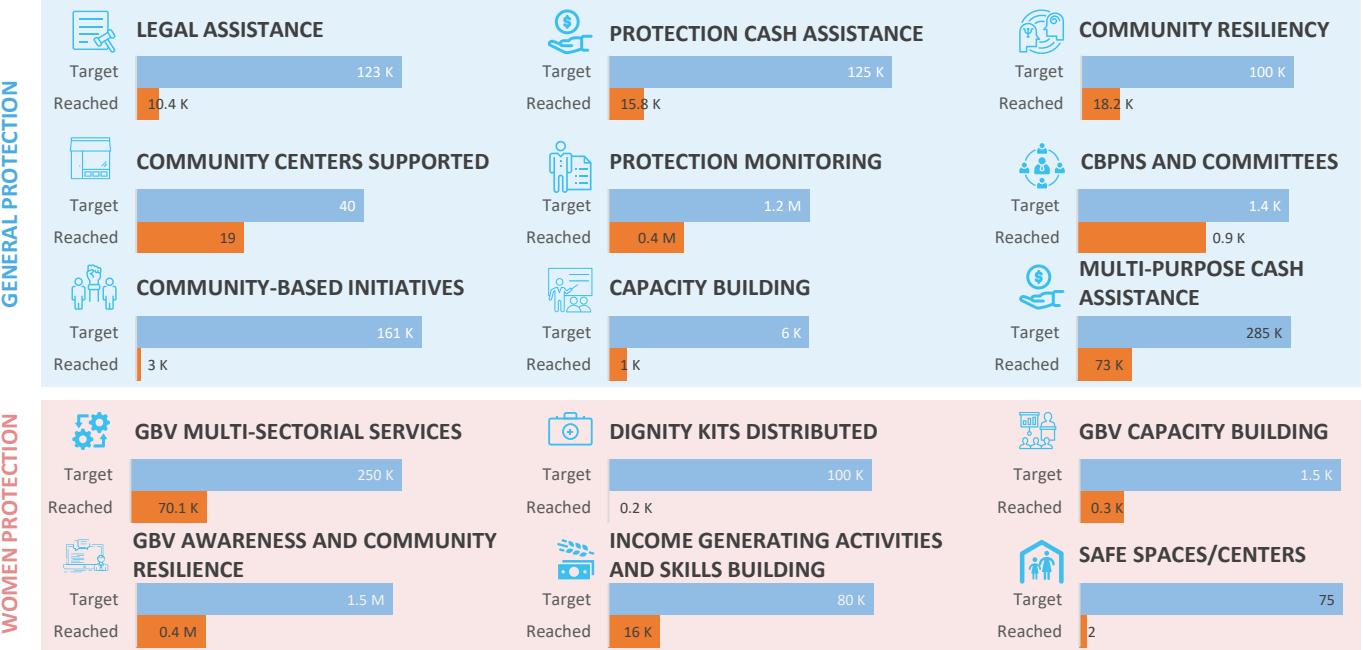

YEMEN - RESPONSE AND GAP ANALYSIS

Activities of Protection Cluster Including Child Protection, Women Protection, and Mine Action Areas of Responsibility (AoR)

AS OF JULY 2021

POPULATION

RESPONSE

PARTNERS

PRESENCE

FUNDING

REACHED PER ACTIVITY

REACHED PER GOVERNORATE

CRITICAL CHILD PROTECTION SERVICES

SUPPORT RESILIENCY BUILDING ACTIVITIES FOR BOYS AND GIRLS AND CAREGIVERS

MINE RISK EDUCATION

Estimated Area, in Square Meters, of land cleared or surveyed

REACHED PER DISTRICT SEVERITY SCORE