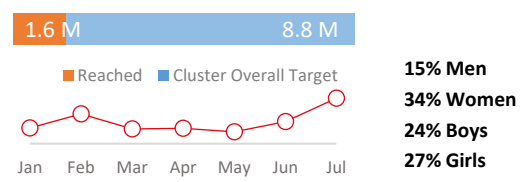

YEMEN - RESPONSE AND GAP ANALYSIS

Activities of Protection Cluster Including Child Protection, Women Protection, and Mine Action Areas of Responsibility (AoR)

AS OF JULY 2021

POPULATION

RESPONSE

PARTNERS

PRESENCE

FUNDING

REACHED PER ACTIVITY

REACHED PER GOVERNORATE

CRITICAL CHILD PROTECTION SERVICES

SUPPORT RESILIENCY BUILDING ACTIVITIES FOR BOYS AND GIRLS AND CAREGIVERS

MINE RISK EDUCATION

Estimated Area, in Square Meters, of land cleared or surveyed