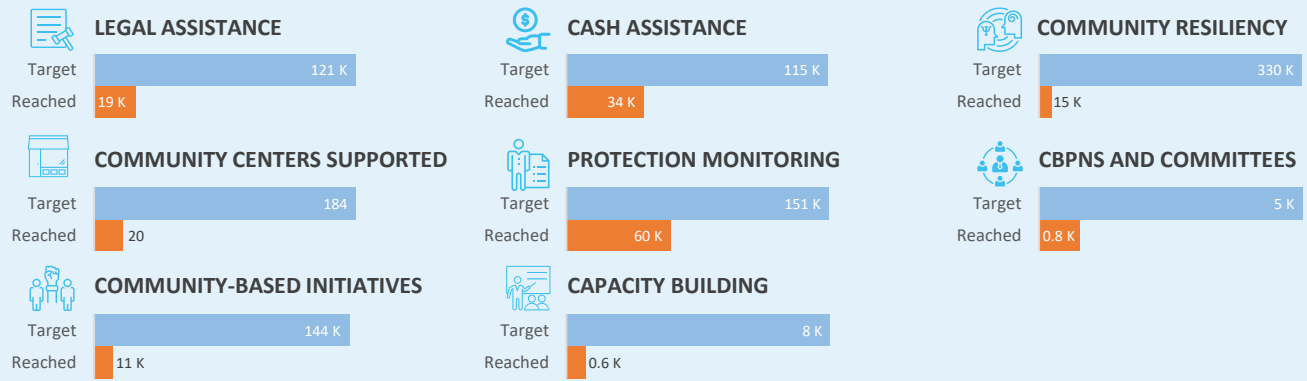

POPULATION

RESPONSE

PARTNERS

PRESENCE

FUNDING

REACHED PER ACTIVITY

GENERAL PROTECTION

WOMEN PROTECTION

CHILD PROTECTION

MINE ACTION

REACHED PER GOVERNORATE

REACHED PER DISTRICT SEVERITY SCORE