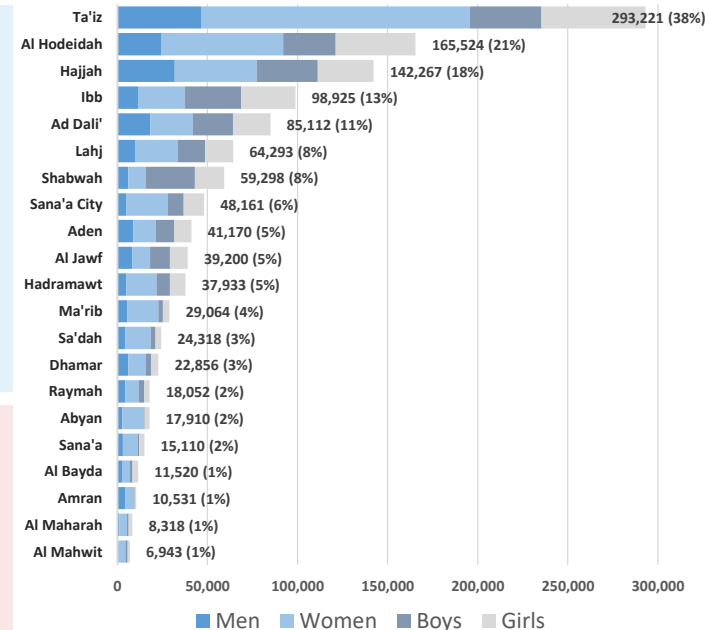

POPULATION

RESPONSE

PARTNERS

PRESENCE

FUNDING

REACHED PER ACTIVITY

GENERAL PROTECTION

WOMEN PROTECTION

CHILD PROTECTION

MINE ACTION

REACHED PER GOVERNORATE

REACHED PER DISTRICT SEVERITY SCORE