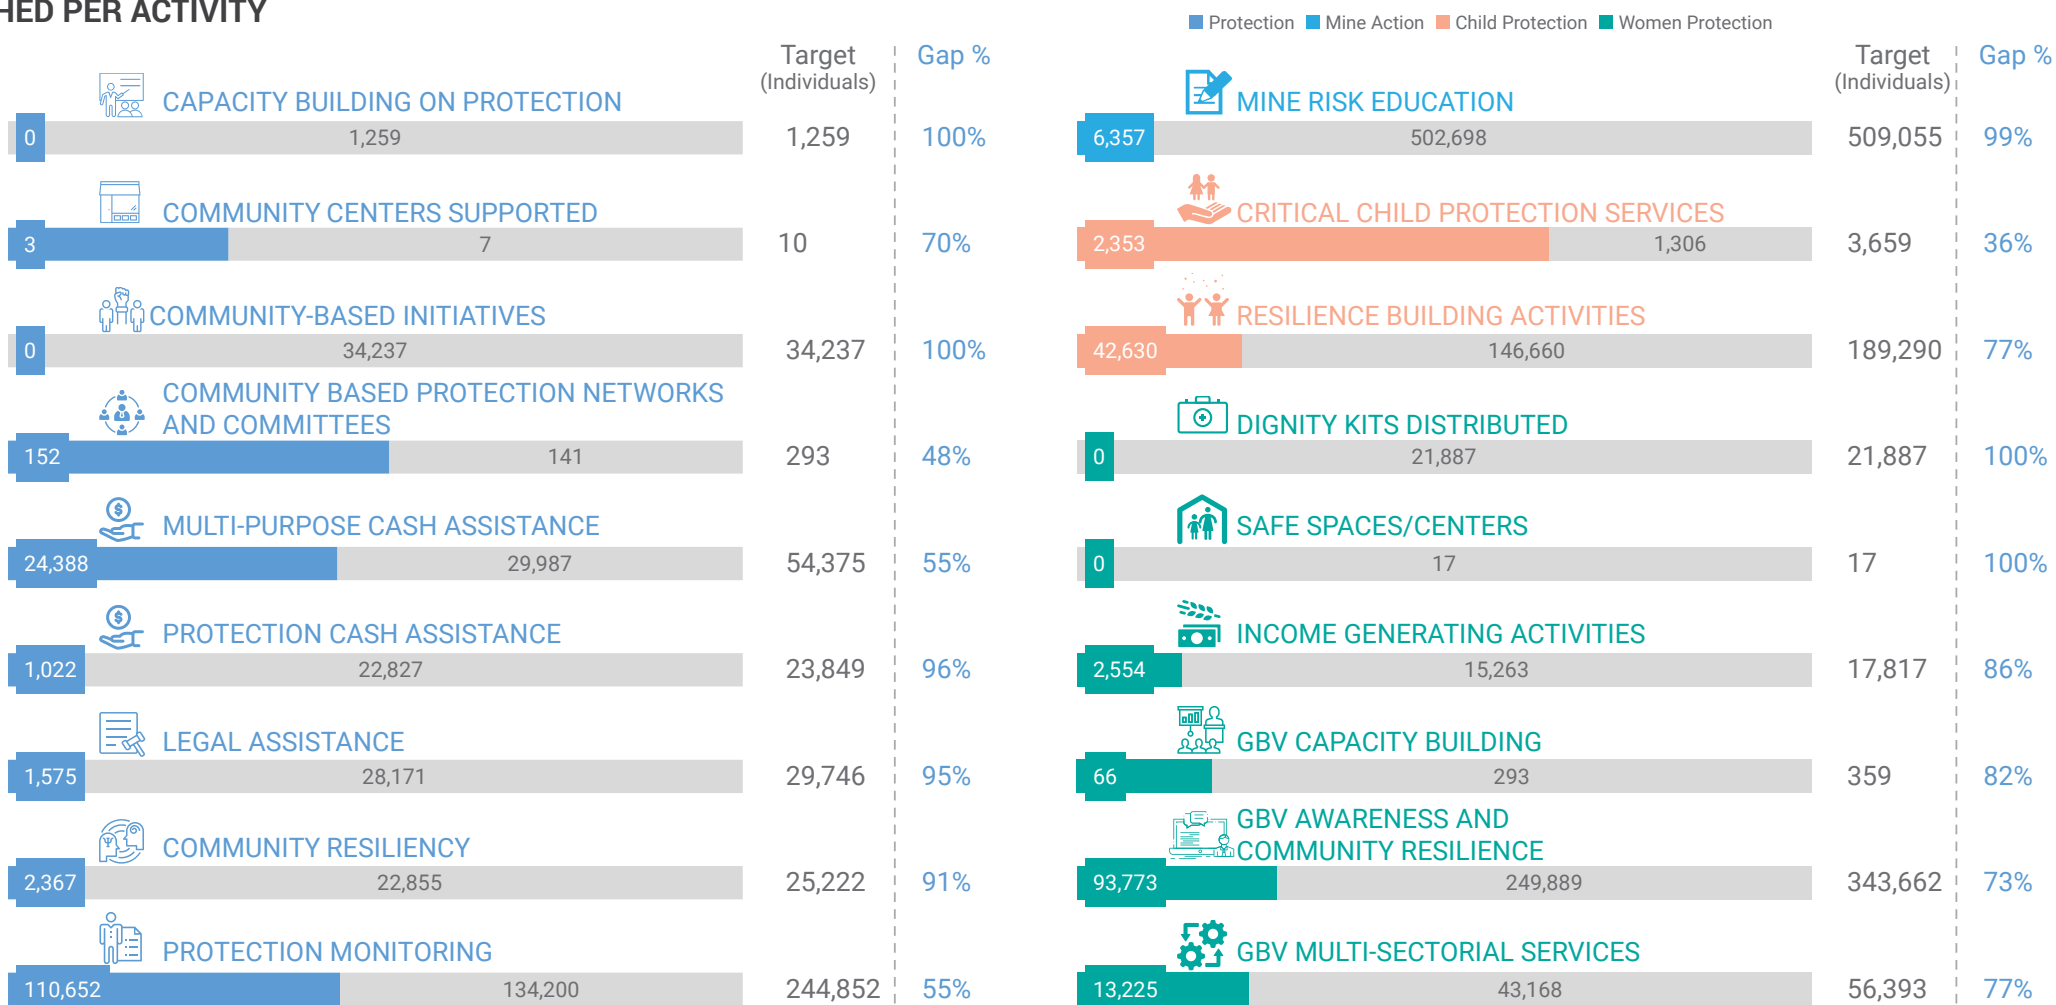

POPULATION

RESPONSE

REACHED BY SEX

REACHED BY GOVERNORATE

REACHED PER ACTIVITY

Acronym	Organization Name
ADO	Abs Development Organization
AOBWC	Alaman Organization for Blind Women Care
BFF	Best Future Foundation
DEEM	DEEM For Development Organization
DRC	Danish Refugee Council
FHD	For Human Development
FMF	Field Medical Foundation
INTERSOS	Intersos - Humanitarian Aid Organization
IRC	International Rescue Committee
JAAHD	JAAHD
MDF	Millenium Development Foundation
MOHR	Mwatana Organization For Human Rights
MOSAL	Ministry of Social Affairs & Labour
OHCHR	Office of the United Nations High Commissioner for Human Rights
PCF	Psychiatric Care Foundation
RADF	Rawabi AL-Nahdah Developmental Foundation
RFDH	Raimah Foundation for Development and Humanitarian Response
SCI	Save the Children
SDF	Sustainable Development Foundation
UNHCR	United Nations High Commissioner for Refugees
YEMAC	Yemen Executive Mine Action Center
YWU	Yemen Women Union