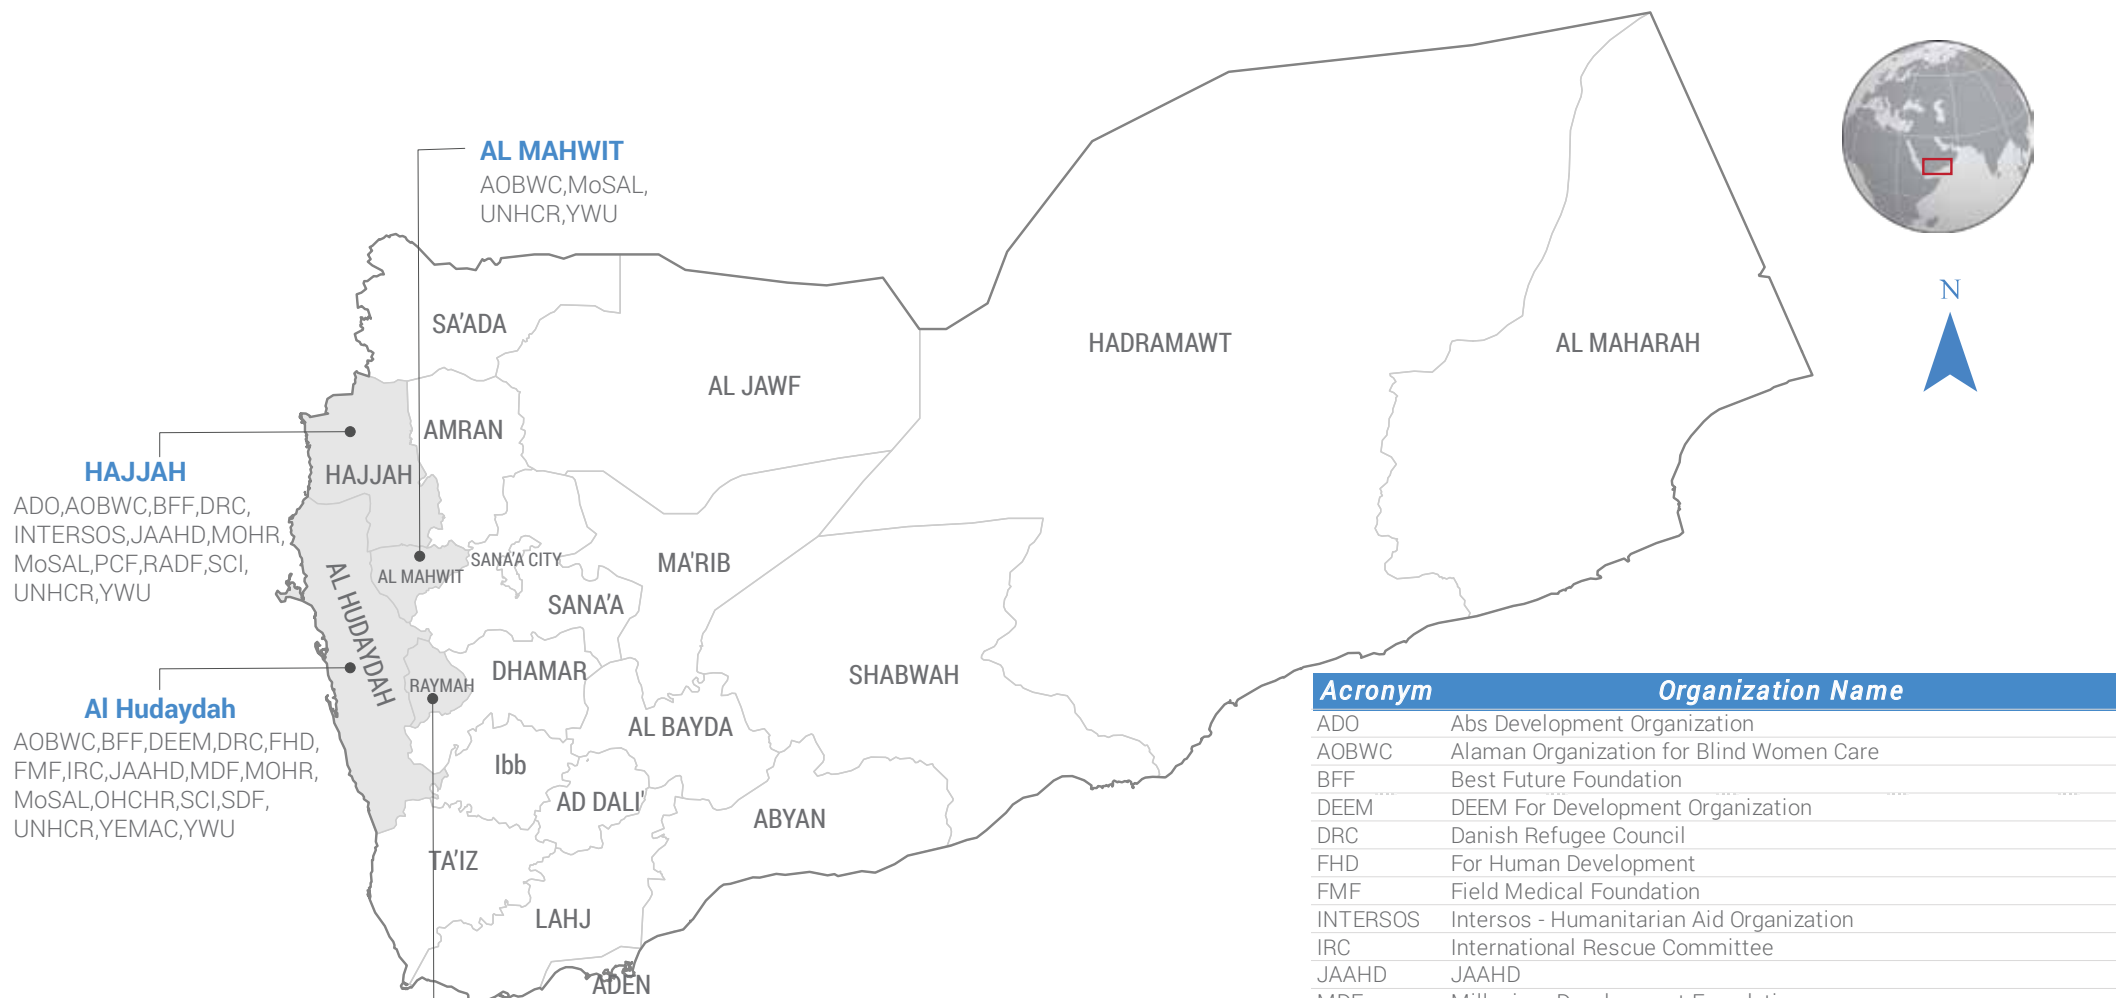

POPULATION

RESPONSE

REACHED BY SEX

REACHED BY GOVERNORATE

REACHED PER ACTIVITY

Acronym	Organization Name
ADO	Abs Development Organization
AOBWC	Alaman Organization for Blind Women Care
BFF	Best Future Foundation
DEEM	DEEM For Development Organization
DRC	Danish Refugee Council
FHD	For Human Development
FMF	Field Medical Foundation
INTERSOS	Intersos - Humanitarian Aid Organization
IRC	International Rescue Committee
JAAHD	JAAHD
MDF	Millenium Development Foundation
MOHR	Mwatana Organization For Human Rights
MOSAL	Ministry of Social Affairs & Labour
OHCHR	Office of the United Nations High Commissioner for Human Rights
PCF	Psychiatric Care Foundation
RADF	Rawabi AL-Nahdah Developmental Foundation
RFDH	Raimah Foundation for Development and Humanitarian Response
SCI	Save the Children
SDF	Sustainable Development Foundation
UNHCR	United Nations High Commissioner for Refugees
YEMAC	Yemen Executive Mine Action Center
YWU	Yemen Women Union