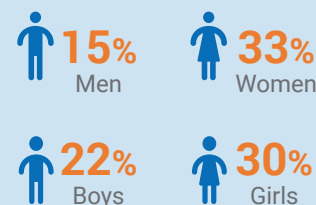

POPULATION

RESPONSE

REACHED BY SEX

REACHED BY GOVERNORATE

REACHED PER ACTIVITY

Acronym	Organization Name
ADO	Abs Development Organization
AOBWC	Alaman Organization for Blind Women Care
BFF	Best Future Foundation
DEEM	DEEM For Development Organization
DRC	Danish Refugee Council
FHD	For Human Development
FMF	Field Medical Foundation
INTERSOS	Intersos - Humanitarian Aid Organization
IRC	International Rescue Committee
JAAHD	JAAHD
MDF	Millenium Development Foundation
MOHR	Mwatana Organization For Human Rights
MOSAL	Ministry of Social Affairs & Labour
OHCHR	Office of the United Nations High Commissioner for Human Rights
PCF	Psychiatric Care Foundation
RADF	Rawabi AL-Nahdah Developmental Foundation
RFDH	Raimah Foundation for Development and Humanitarian Response
SCI	Save the Children
SDF	Sustainable Development Foundation
UNHCR	United Nations High Commissioner for Refugees
YEMAC	Yemen Executive Mine Action Center
YWU	Yemen Women Union