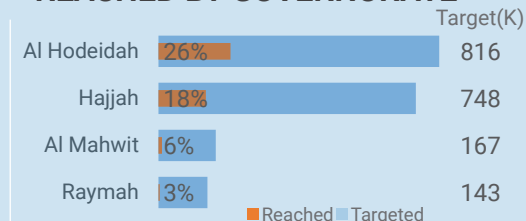

POPULATION

RESPONSE

REACHED BY SEX

REACHED BY GOVERNORATE

REACHED PER ACTIVITY

Acronym	Organization Name
ADO	Abs Development Organization
AOBWC	Alaman Organization for Blind Women Care
BFF	Best Future Foundation
DEEM	DEEM For Development Organization
DRC	Danish Refugee Council
FHD	For Human Development
FMF	Field Medical Foundation
INTERSOS	Intersos - Humanitarian Aid Organization
IRC	International Rescue Committee
JAAHD	JAAHD
MDF	Millenium Development Foundation
MOHR	Mwatana Organization For Human Rights
MOSAL	Ministry of Social Affairs & Labour
OHCHR	Office of the United Nations High Commissioner for Human Rights
PCF	Psychiatric Care Foundation
RADF	Rawabi AL-Nahdah Developmental Foundation
RFDH	Raimah Foundation for Development and Humanitarian Response
SCI	Save the Children
SDF	Sustainable Development Foundation
UNHCR	United Nations High Commissioner for Refugees
YEMAC	Yemen Executive Mine Action Center
YWU	Yemen Women Union