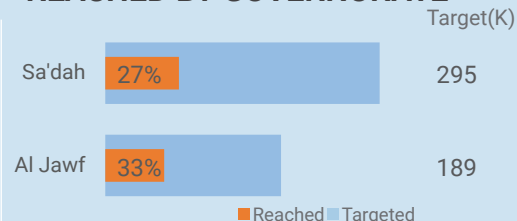

POPULATION

RESPONSE

REACHED BY SEX

REACHED BY GOVERNORATE

REACHED PER ACTIVITY

Sa'ada
 Al-Zahra,AOBWC,DRC,
 MoSAL,RADF,SCI,UNHCR,
 YARD,YDF,YEMAC,
 YRCS,YWU

Al Jawf
 DRC,MoSAL,MOZN,UNHCR,
 YARD

Acronym	Organization Name
Al-Zahra	AL-ZAHRA Foundation and Development
AOBWC	Alaman Organization for Blind Women Care
DRC	Danish Refugee Council
MOSAL	Ministry of Social Affairs & Labour
Mozn	Mozn Foundation
RADF	Rawabi AL-Nahdah Developmental Foundation
SCI	Save the Children
UNHCR	United Nations High Commissioner for Refugees
YARD	Yemen AlKhair for Relief and Development
YDF	Yemen Development Foundation
YEMAC	Yemen Executive Mine Action Center
YRCS	Yemen Red Crescent Society
YWU	Yemen Women Union