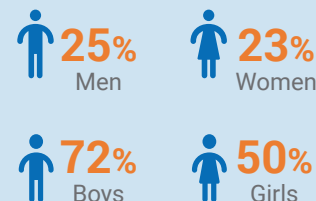

POPULATION

RESPONSE

REACHED BY SEX

REACHED BY GOVERNORATE

REACHED PER ACTIVITY

Sa'ada
 Al-Zahra,AOBWC,DRC,
 MoSAL,RADF,SCI,UNHCR,
 YARD,YDF,YEMAC,
 YRCS,YWU

Al Jawf
 DRC,MoSAL,MOZN,UNHCR,
 YARD

Acronym	Organization Name
Al-Zahra	AL-ZAHRA Foundation and Development
AOBWC	Alaman Organization for Blind Women Care
DRC	Danish Refugee Council
MOSAL	Ministry of Social Affairs & Labour
Mozn	Mozn Foundation
RADF	Rawabi AL-Nahdah Developmental Foundation
SCI	Save the Children
UNHCR	United Nations High Commissioner for Refugees
YARD	Yemen AlKhair for Relief and Development
YDF	Yemen Development Foundation
YEMAC	Yemen Executive Mine Action Center
YRCS	Yemen Red Crescent Society
YWU	Yemen Women Union