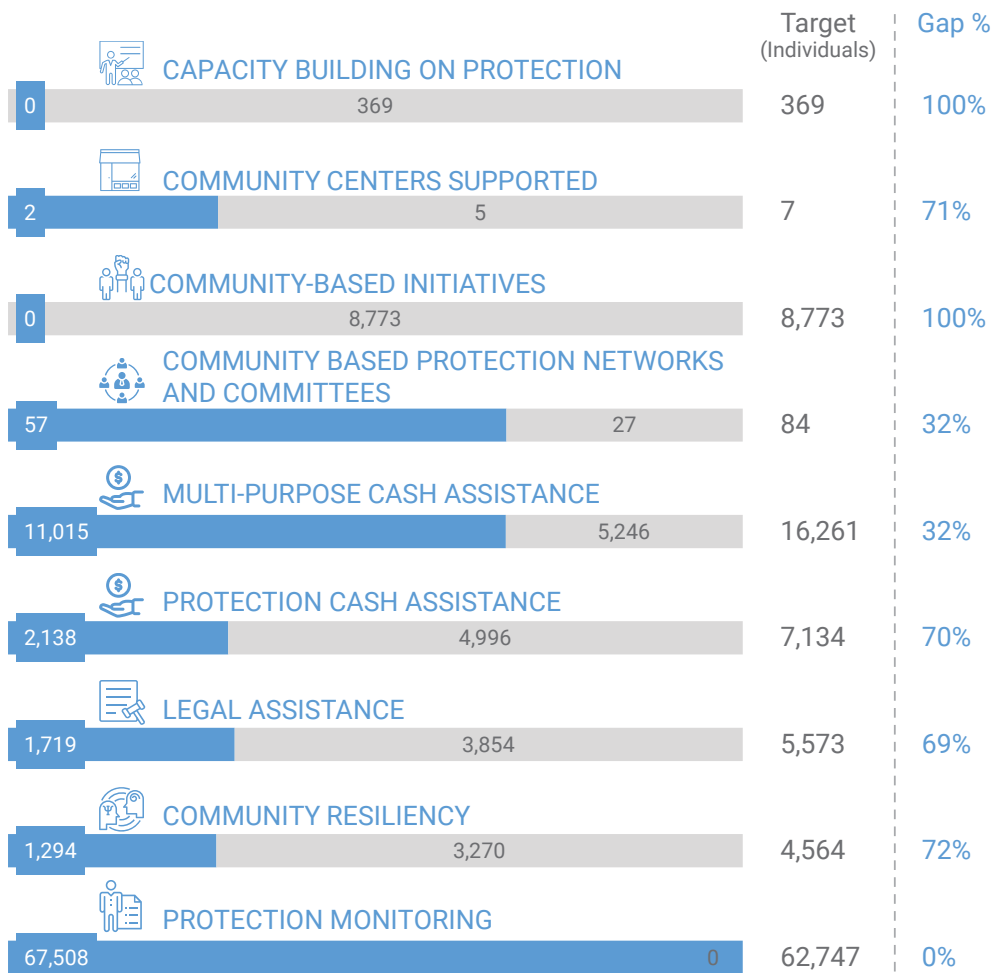

POPULATION

RESPONSE

REACHED BY SEX

REACHED BY GOVERNORATE

REACHED PER ACTIVITY

Sa'ada
 Al-Zahra,AOBWC,DRC,
 MoSAL,RADF,SCI,UNHCR,
 YARD,YDF,YEMAC,
 YRCS,YWU

Al Jawf
 DRC,MoSAL,MOZN,UNHCR,
 YARD

Acronym	Organization Name
Al-Zahra	AL-ZAHRA Foundation and Development
AOBWC	Alaman Organization for Blind Women Care
DRC	Danish Refugee Council
MOSAL	Ministry of Social Affairs & Labour
Mozn	Mozn Foundation
RADF	Rawabi AL-Nahdah Developmental Foundation
SCI	Save the Children
UNHCR	United Nations High Commissioner for Refugees
YARD	Yemen AlKhair for Relief and Development
YDF	Yemen Development Foundation
YEMAC	Yemen Executive Mine Action Center
YRCS	Yemen Red Crescent Society
YWU	Yemen Women Union