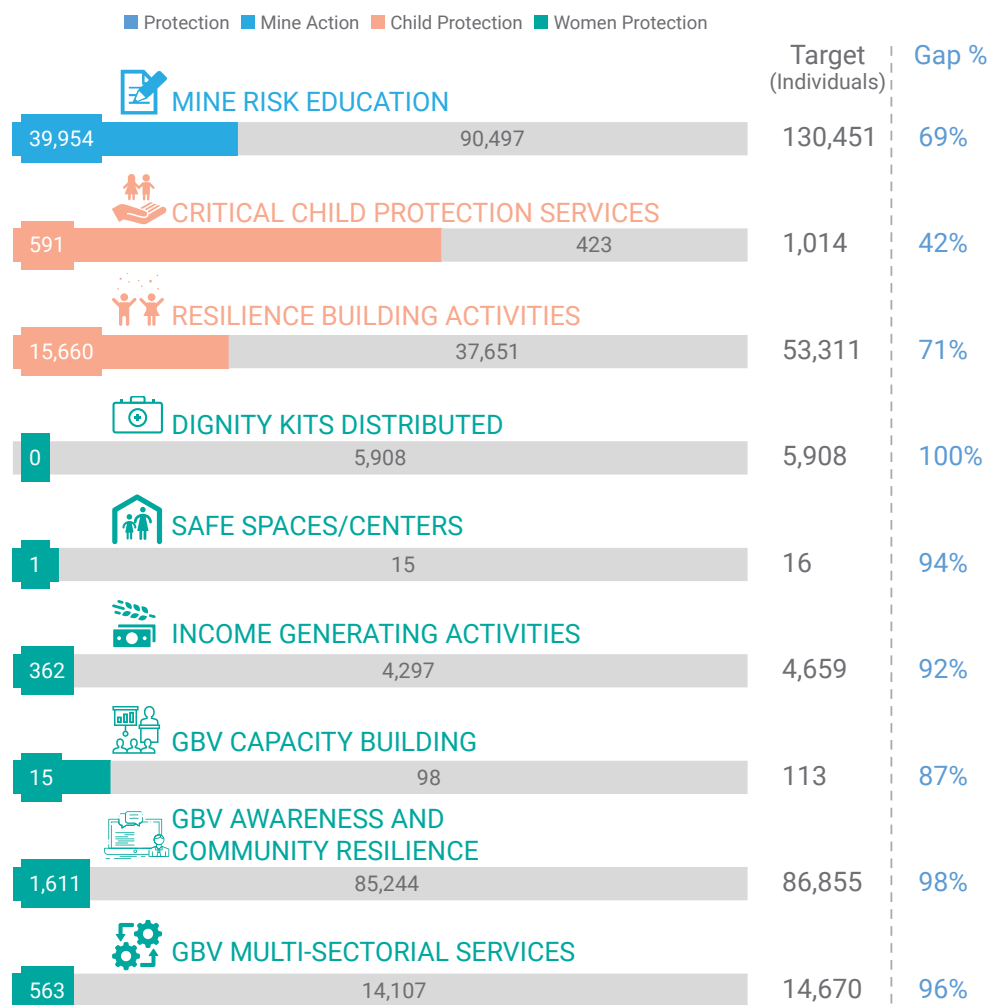

POPULATION

RESPONSE

REACHED BY SEX

REACHED BY GOVERNORATE

REACHED PER ACTIVITY

Sa'ada
 Al-Zahra,AOBWC,DRC,
 MoSAL,RADF,SCI,UNHCR,
 YARD,YDF,YEMAC,
 YRCS,YWU

Al Jawf
 DRC,MoSAL,MOZN,UNHCR,
 YARD

Acronym	Organization Name
Al-Zahra	AL-ZAHRA Foundation and Development
AOBWC	Alaman Organization for Blind Women Care
DRC	Danish Refugee Council
MOSAL	Ministry of Social Affairs & Labour
Mozn	Mozn Foundation
RADF	Rawabi AL-Nahdah Developmental Foundation
SCI	Save the Children
UNHCR	United Nations High Commissioner for Refugees
YARD	Yemen AlKhair for Relief and Development
YDF	Yemen Development Foundation
YEMAC	Yemen Executive Mine Action Center
YRCS	Yemen Red Crescent Society
YWU	Yemen Women Union