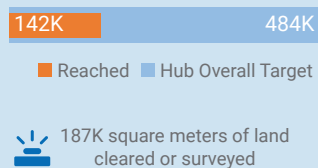

POPULATION

RESPONSE

REACHED BY SEX

REACHED BY GOVERNORATE

REACHED PER ACTIVITY

Sa'ada
 Al-Zahra,AOBWC,DRC,
 MoSAL,RADF,SCI,UNHCR,
 YARD,YDF,YEMAC,
 YRCS,YWU

Al Jawf
 DRC,MoSAL,MOZN,UNHCR,
 YARD

Acronym	Organization Name
Al-Zahra	AL-ZAHRA Foundation and Development
AOBWC	Alaman Organization for Blind Women Care
DRC	Danish Refugee Council
MOSAL	Ministry of Social Affairs & Labour
Mozn	Mozn Foundation
RADF	Rawabi AL-Nahdah Developmental Foundation
SCI	Save the Children
UNHCR	United Nations High Commissioner for Refugees
YARD	Yemen AlKhair for Relief and Development
YDF	Yemen Development Foundation
YEMAC	Yemen Executive Mine Action Center
YRCS	Yemen Red Crescent Society
YWU	Yemen Women Union